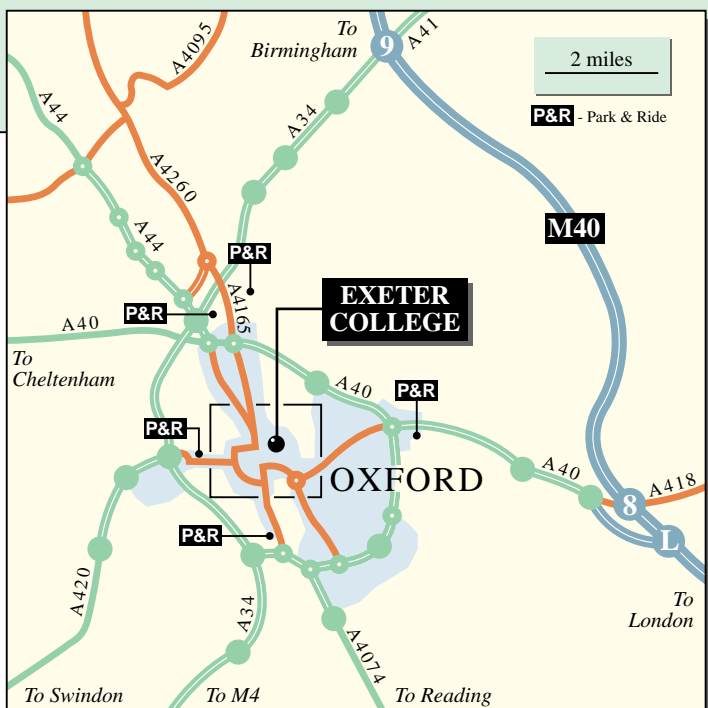

EXETER COLLEGE OXFORD

Turl Street
Oxford OX1 3DP
Tel 01865 279600
www.exeter.ox.ac.uk

By car - Like other historic cities Oxford was not built with motor transport in mind. If you are driving to Oxford it is advisable to use the Park and Ride service - http://www.parkandride.net/oxford/html/detect_oxford.html There are 5 large Park and Ride areas on the city approaches, some with free car parking and frequent bus services into the city centre. The nearest short stay parking is in Parks Road and Broad Street.

By train - Exeter is a 15 minute walk from Oxford Station, via Hythe Bridge Street, George Street, Broad Street and Turl Street.

By coach - The nearest coach stop for London coaches is on the High Street by the Examination School. All other coaches will stop at the main coach station in Gloucester Green off George Street. Exeter College is a 10 minute walk from the coach station