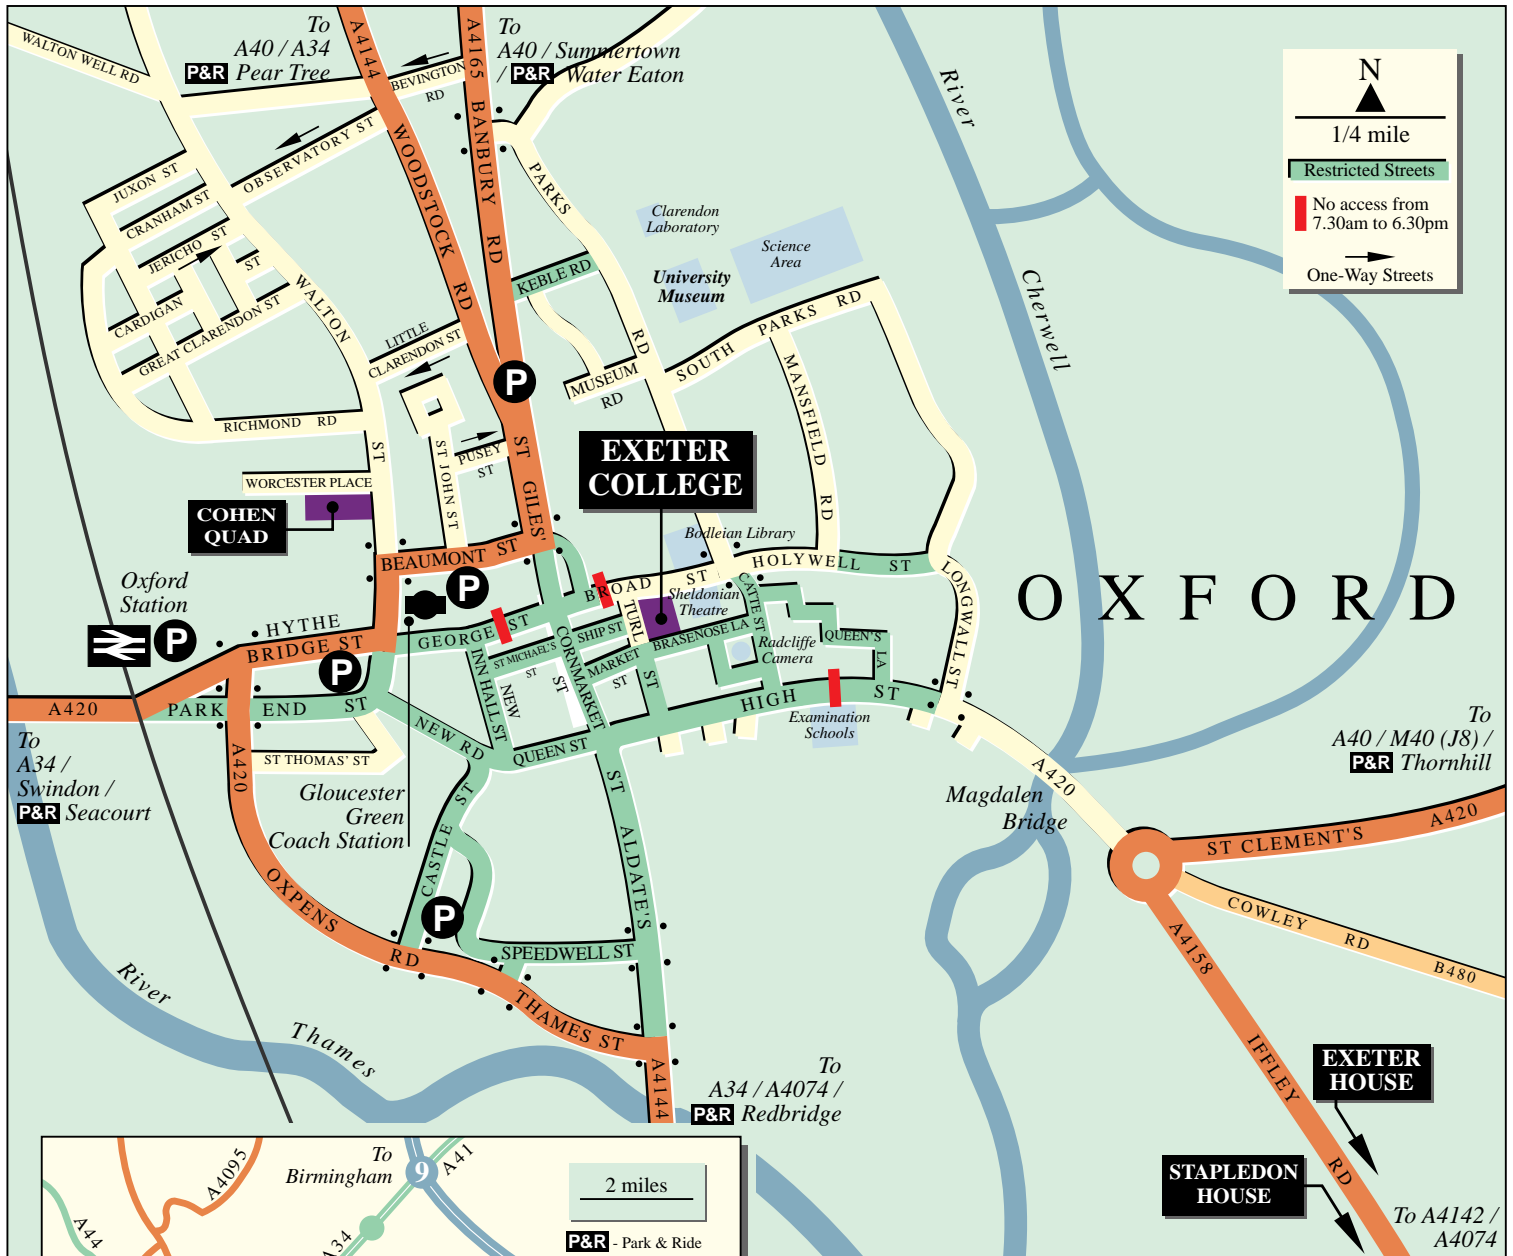

EXETER COLLEGE OXFORD

Turl Street
Oxford OX1 3DP
Tel 01865 279600
www.exeter.ox.ac.uk

By car - Like other historic cities Oxford was not built with motor transport in mind. If you are driving to Oxford it is advisable to use the Park and Ride service - http://www.parkandride.net/oxford/html/detect_oxford.html There are 5 large Park and Ride areas on the city approaches, some with free car parking and frequent bus services into the city centre. The nearest short stay parking is in Parks Road and Broad Street.

By train - Exeter is a 15 minute walk from Oxford Station, via Hythe Bridge Street, George Street, Broad Street and Turl Street.

By coach - The nearest coach stop for London coaches is on the High Street by the Examination School. All other coaches will stop at the main coach station in Gloucester Green off George Street. Exeter College is a 10 minute walk from the coach station