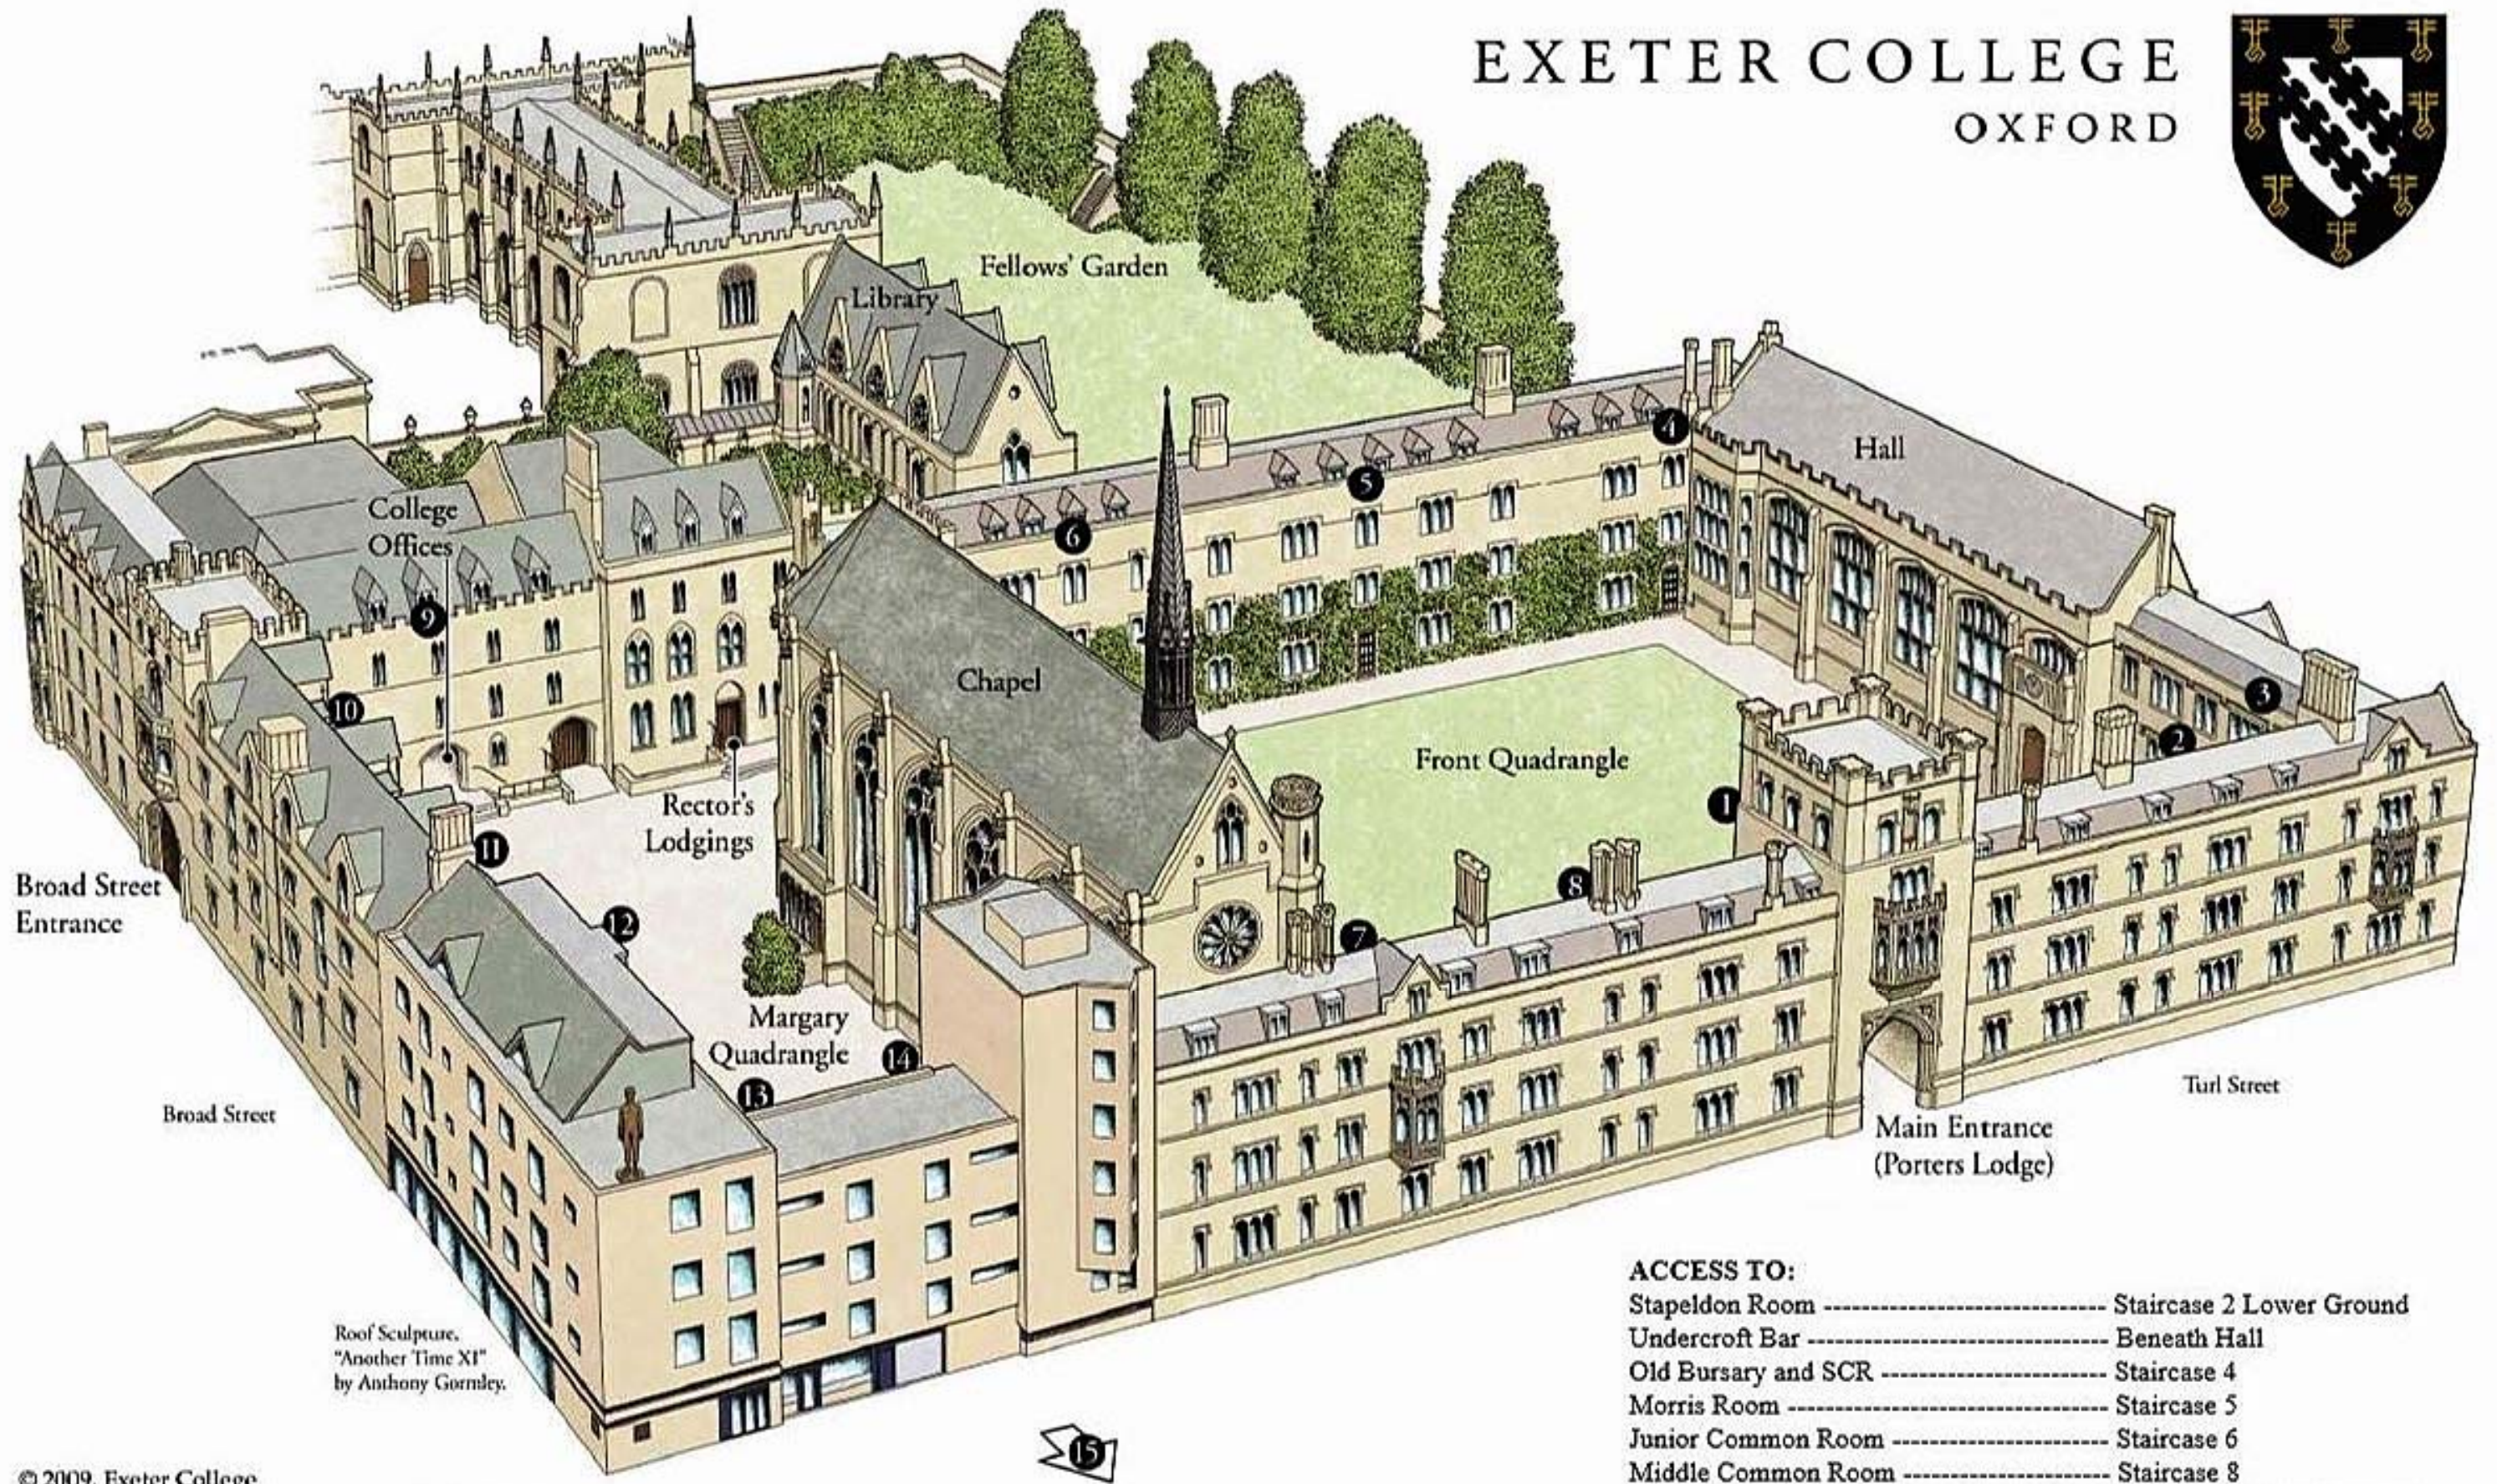

EXETER COLLEGE OXFORD

Roof Sculpture,
"Another Time XI"
by Anthony Gormley.

ACCESS TO:

Stapeldon Room	-----	Staircase 2 Lower Ground
Undercroft Bar	-----	Beneath Hall
Old Bursary and SCR	-----	Staircase 4
Morris Room	-----	Staircase 5
Junior Common Room	-----	Staircase 6
Middle Common Room	-----	Staircase 8
Saskatchewan Room and Quarrell Room	--	Basement steps adjacent 9
Public Toilets	-----	Staircase 6, lower ground floor
Accessible Toilet	-----	Rector's Lodgings
Staircase 15	-----	18a Turl Street (above sports shop)